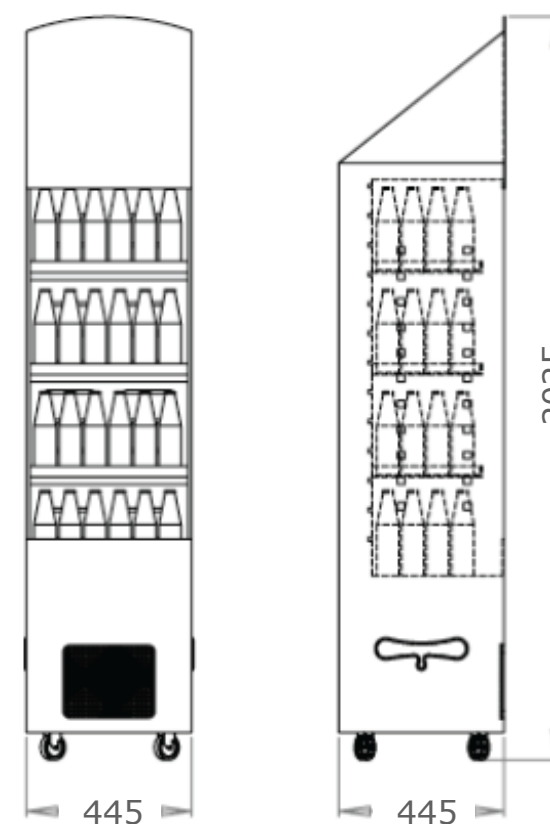

Technical Overview Freshboard™ Traditional 3.0

Dimensions Freshboard™

Height: 2025 mm

Width: 445 mm

Depth: 445 mm

Shelves: 3 adjustable trays (per 7 mm)
405 x 297 x 35 mm (WxDxH)
1 bottom plate

Weight: 5,3 Kg (approx.)

Content: 160 L (approx.)

Material: Cardboard / Wood

Options: Night Curtain

LED light (2 x 0,94m • 9,02 Watt)

Scanrails (data strips)

Introducing
the concept